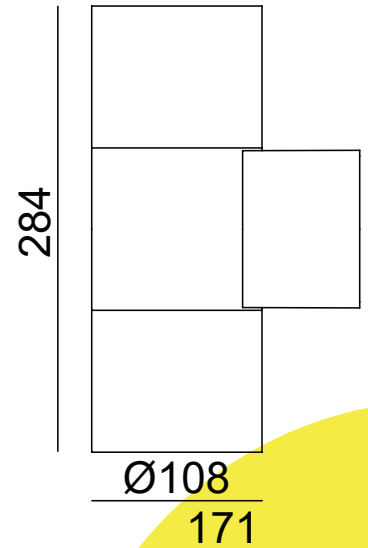

WALL LAMP OUTDOOR LIGHT

TECHNICAL SHEET

KL-OD0046

KEYLIGHT

SPAIN

PRODUCTOS DE ILUMINACION

FEATURES

- 220-240V
- CE ROHS Certified
- Aluminum die-casting body
- Glass Diffuser
- 3-years warranty

SPECIFICATIONS

Product Code	KL-OD0046
Power	E27 Max 60W
Input	220-240V
Finishing Colors	White/Silver Grey/Dark Grey/Black
IP Rating	IP65 Class 1
Size	171mm*284*Ø108mm
Warranty	3 years

IP65

Class I

CRI
80

K°
3000